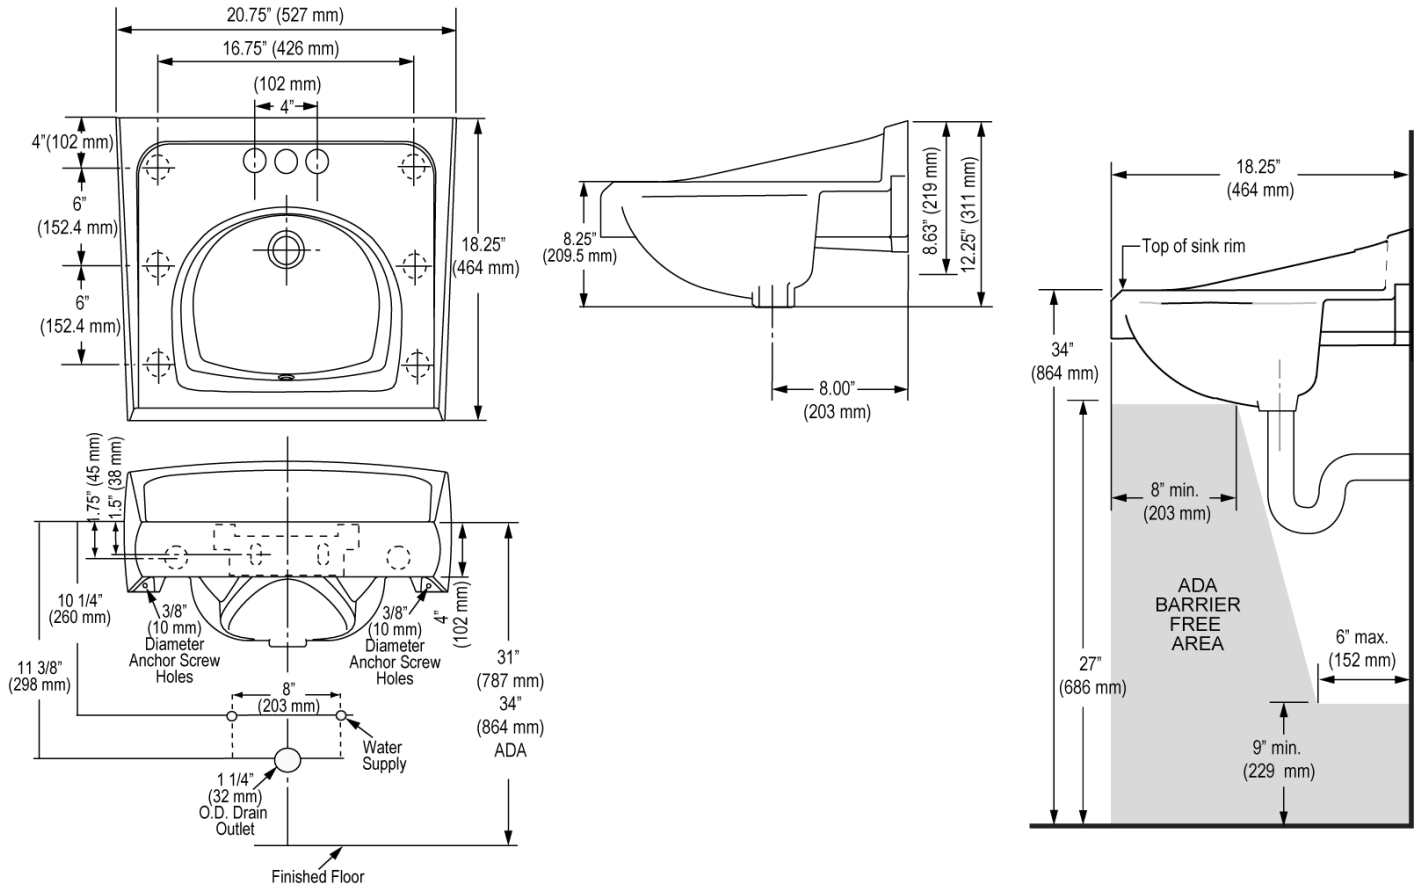

ROUGH-IN

Sloan 10500 Seymour Ave, Franklin Park, IL 60131
Phone: 800.982.5839 • Fax: 800.447.8329 • sloan.com